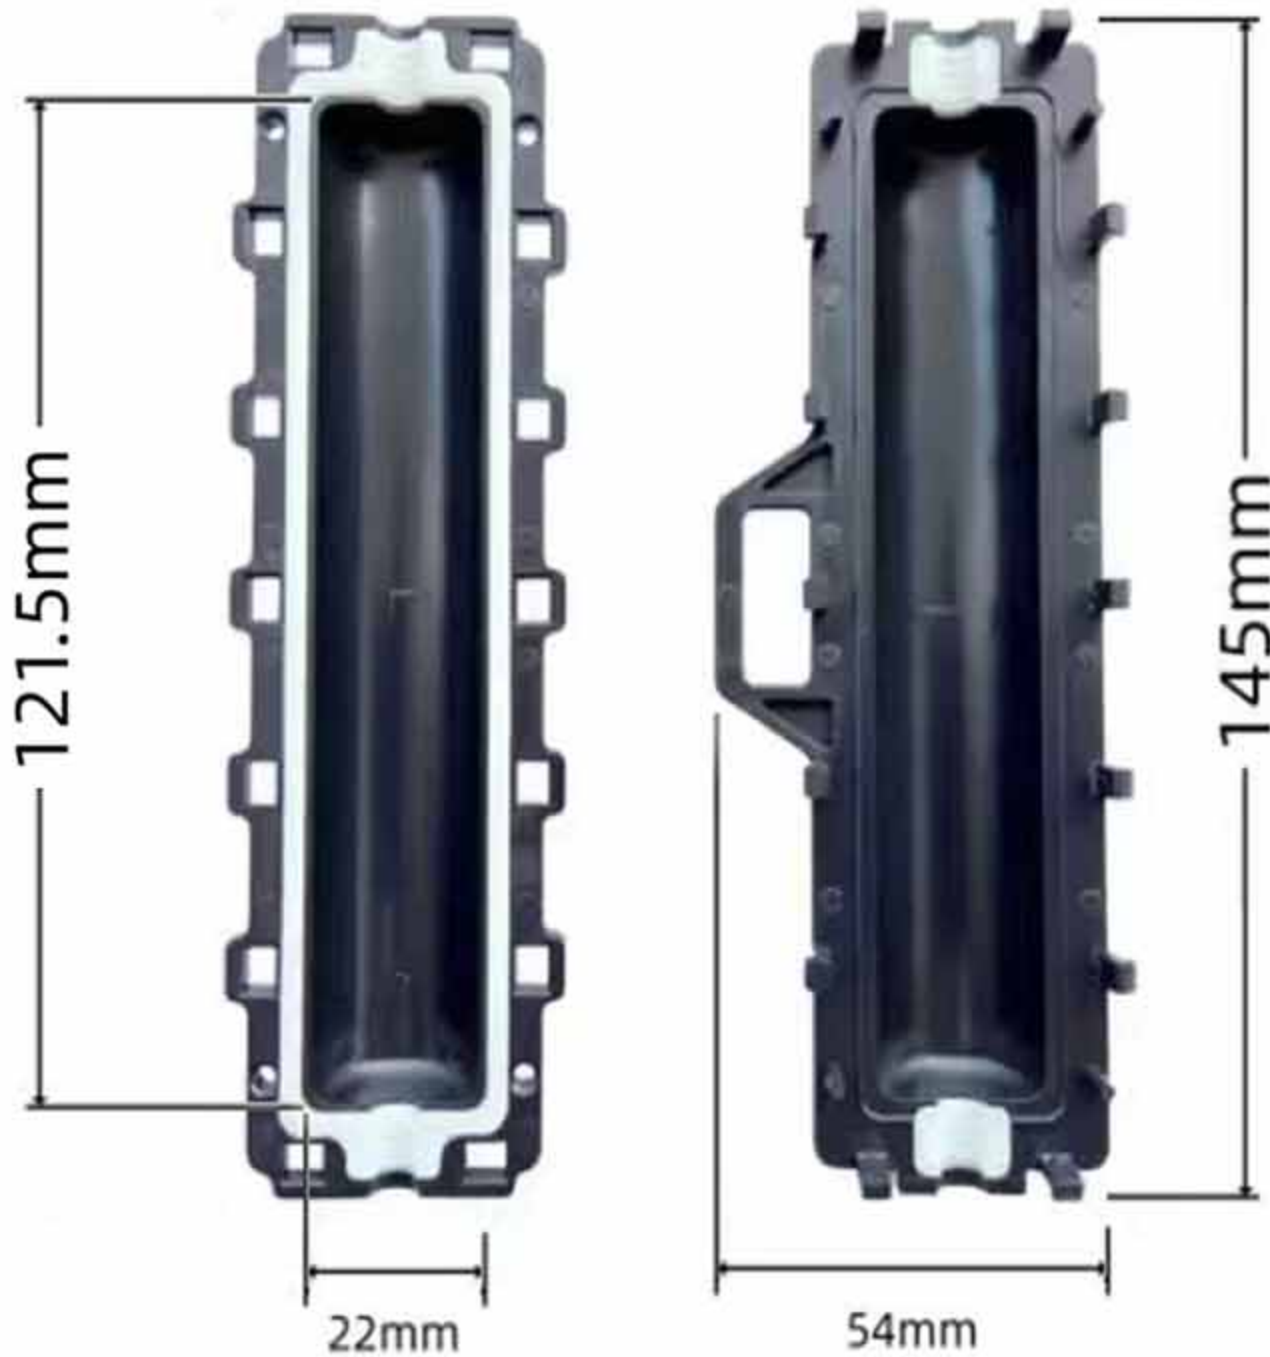

Solar Connector Protective Box

Inside dimension

Outer dimension

- Model number: RS-B1
- Rated voltage: up to 2000V
- Suitable cable size: 4mm²&6mm² (10AWG&12AWG)
- Insulation material: PPO Rubber
- Waterproof level: IP68
- Flame resistance: V-0
- Compatibility: for MC4 connector
- Certificates: CE,ROHS,IP68 test
- Application: Fishery Photovoltaic, Marine Station, Sea Solar station

Drawing

Unit: mm